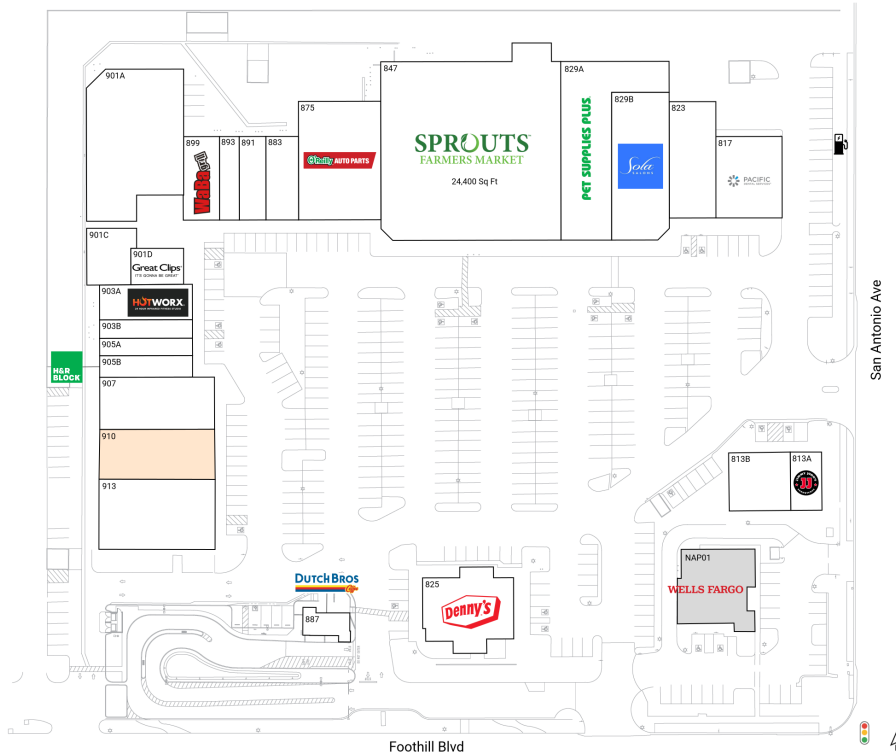

# Upland Town Square

847 W Foothill Blvd | Upland, CA 91786

San Bernardino County | Riverside-San Bernardino-Ontario, CA | 104,193 Sq Ft

34.1080, -117.6621

## Available Spaces

910 4,103 Sq Ft

## Current Tenants Space size listed in square feet

813A	Jimmy John's	1,334
813B	Mayweather Boxing + Fitness	2,667
817	Pacific Dental Services	3,990
823	Pet Care Center	4,000
825	Denny's	4,458
829A	Pet Supplies Plus	7,993
829B	Sola Salon Studios	6,248
847	Sprouts Farmers Market	24,400
875	O'Reilly Auto Parts	7,000
883	Mindful Space Yoga & Meditation	2,030
887	Dutch Bros Coffee	950
891	The Taco Man	1,680
893	Riceberry Thai Kitchen	1,202
899	WaBa Grill	2,088
901A	Liquorama	9,800
901C	Red Dragon Karate	1,939
901D	Great Clips	1,411
903A	HOTWORX	2,400
903B	Secret Sauce	1,200
905A	Mimi Nail & Spa	1,320
905B	H&R Block	1,480
907	Red Devil Pizza	4,500
913	Pet Service Solutions	6,000
NAP01	Wells Fargo	0